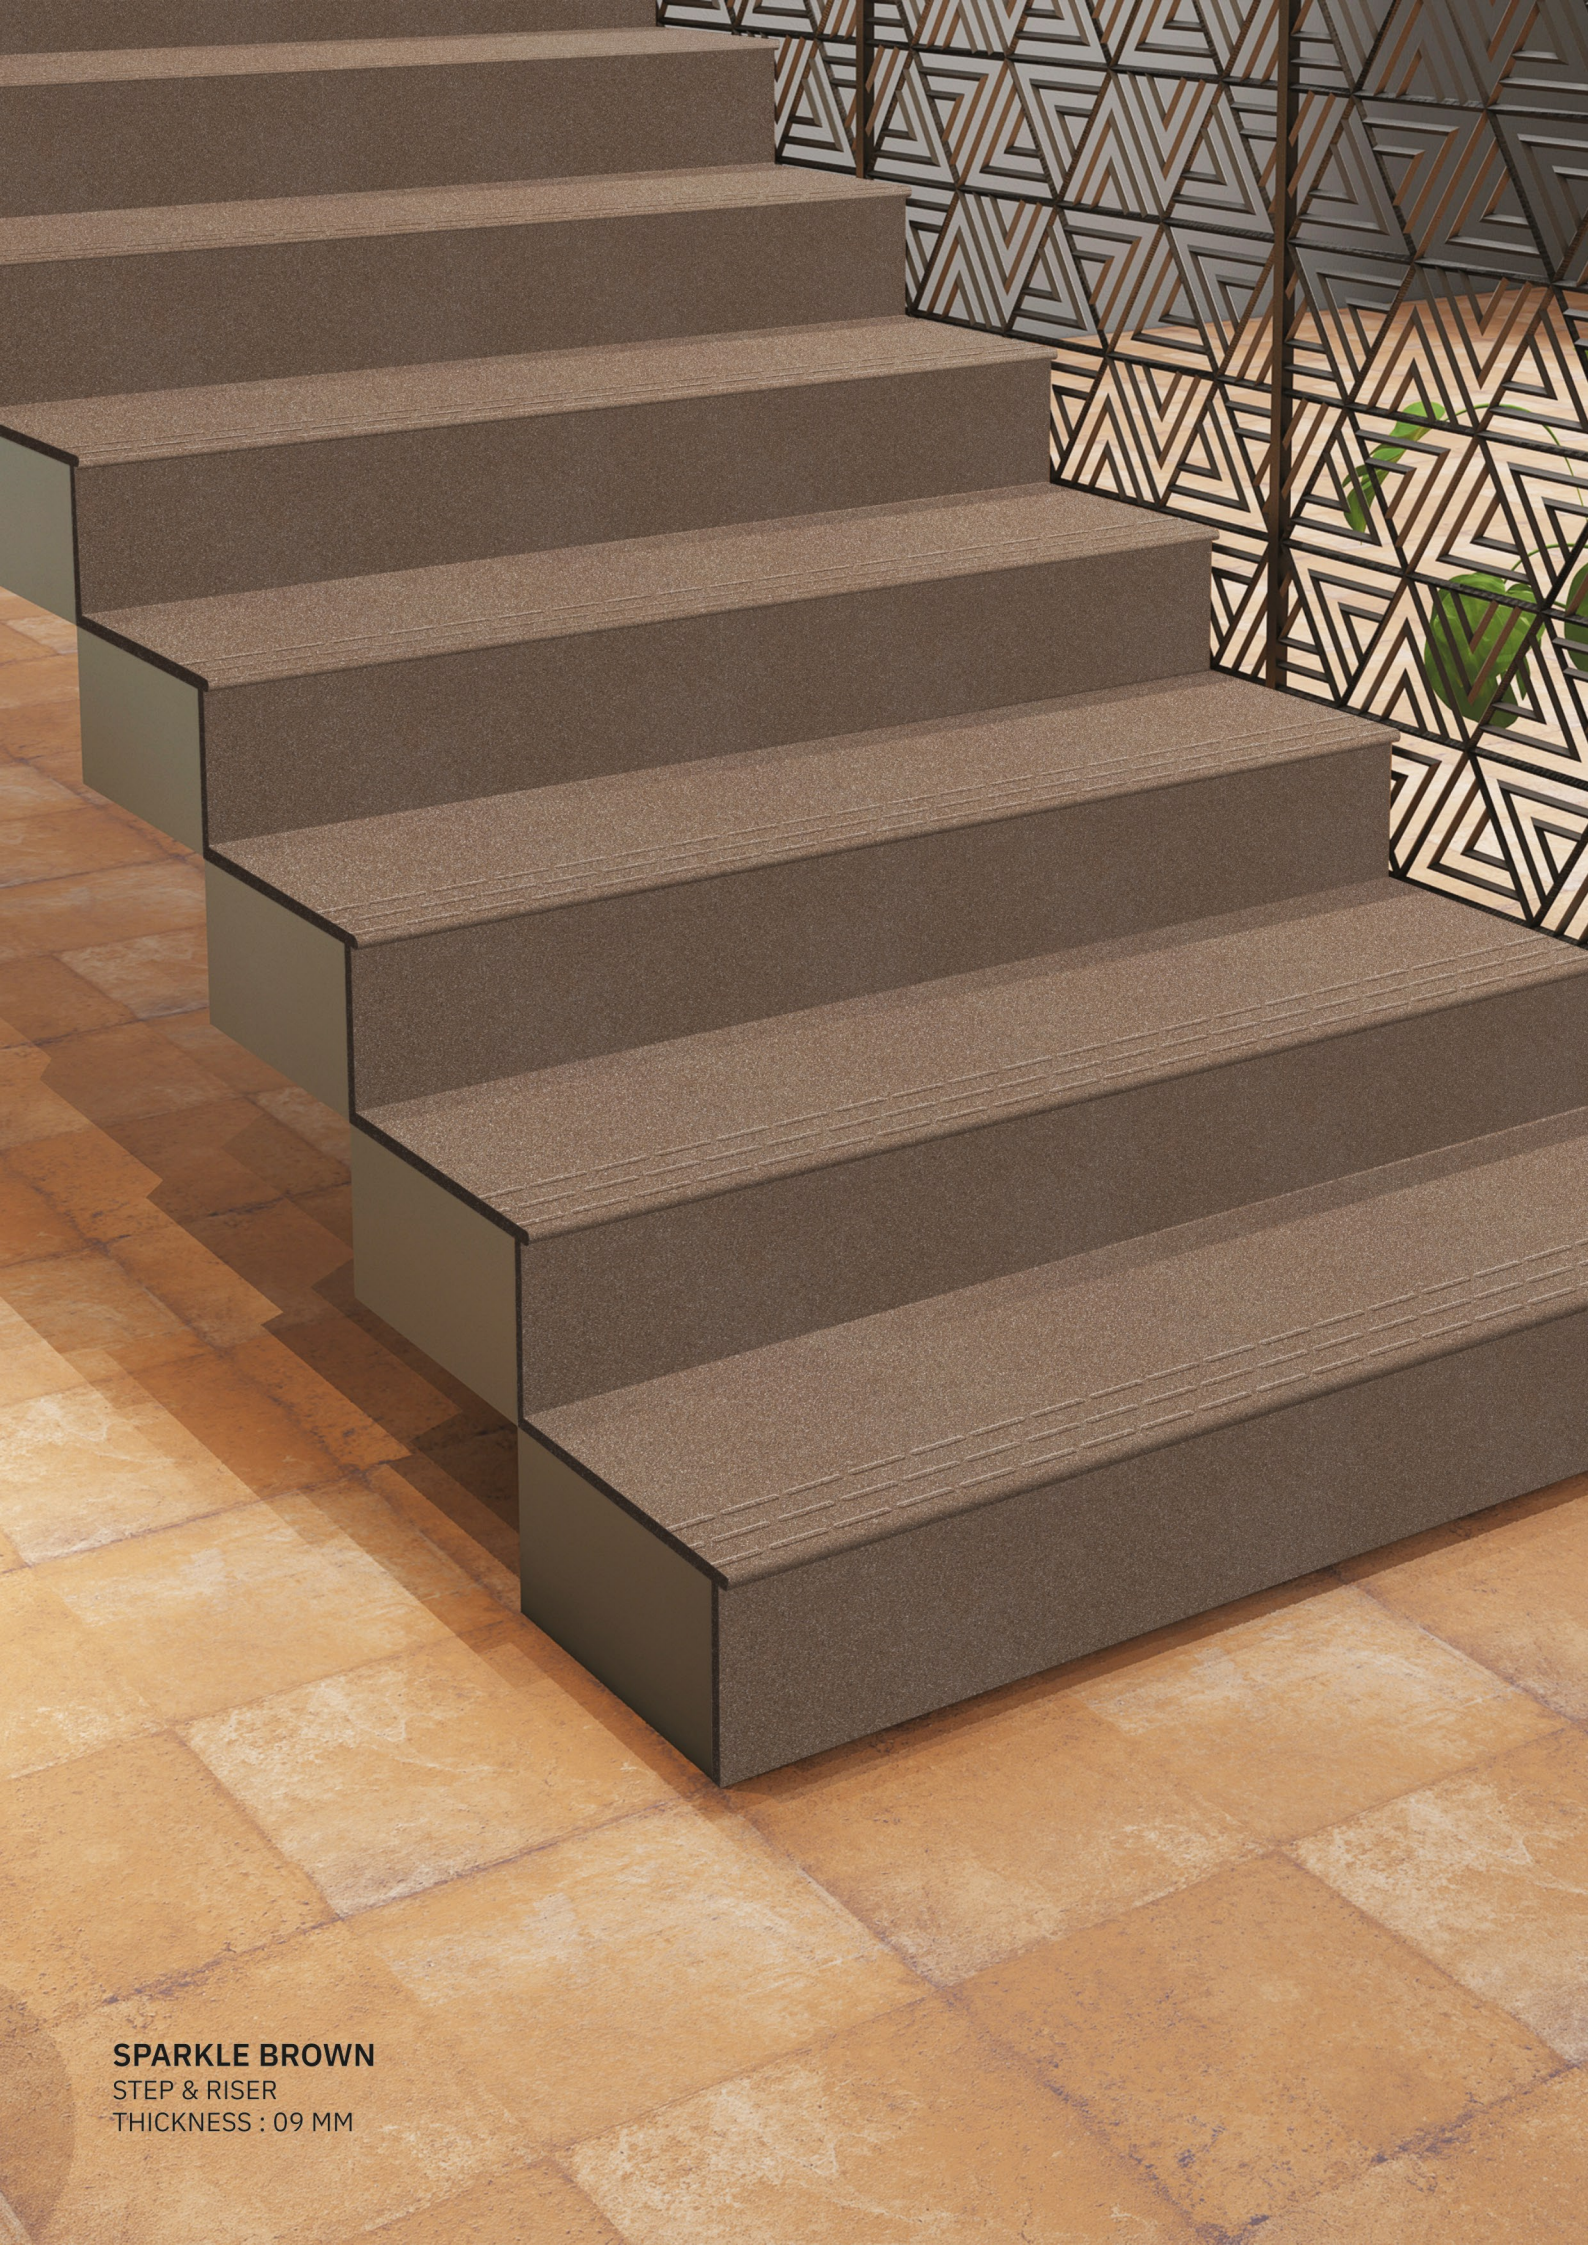

200X1200MM & 300X1200MM

RISER

09 MM

STEP

09 MM

SPARKLE BROWN
600X600MM | NATURAL
THICKNESS : 09 MM

SPARKLE BROWN
600X600MM | MATT
THICKNESS : 15 MM

SPARKLE BROWN
600X1200MM | MATT
THICKNESS : 09 MM