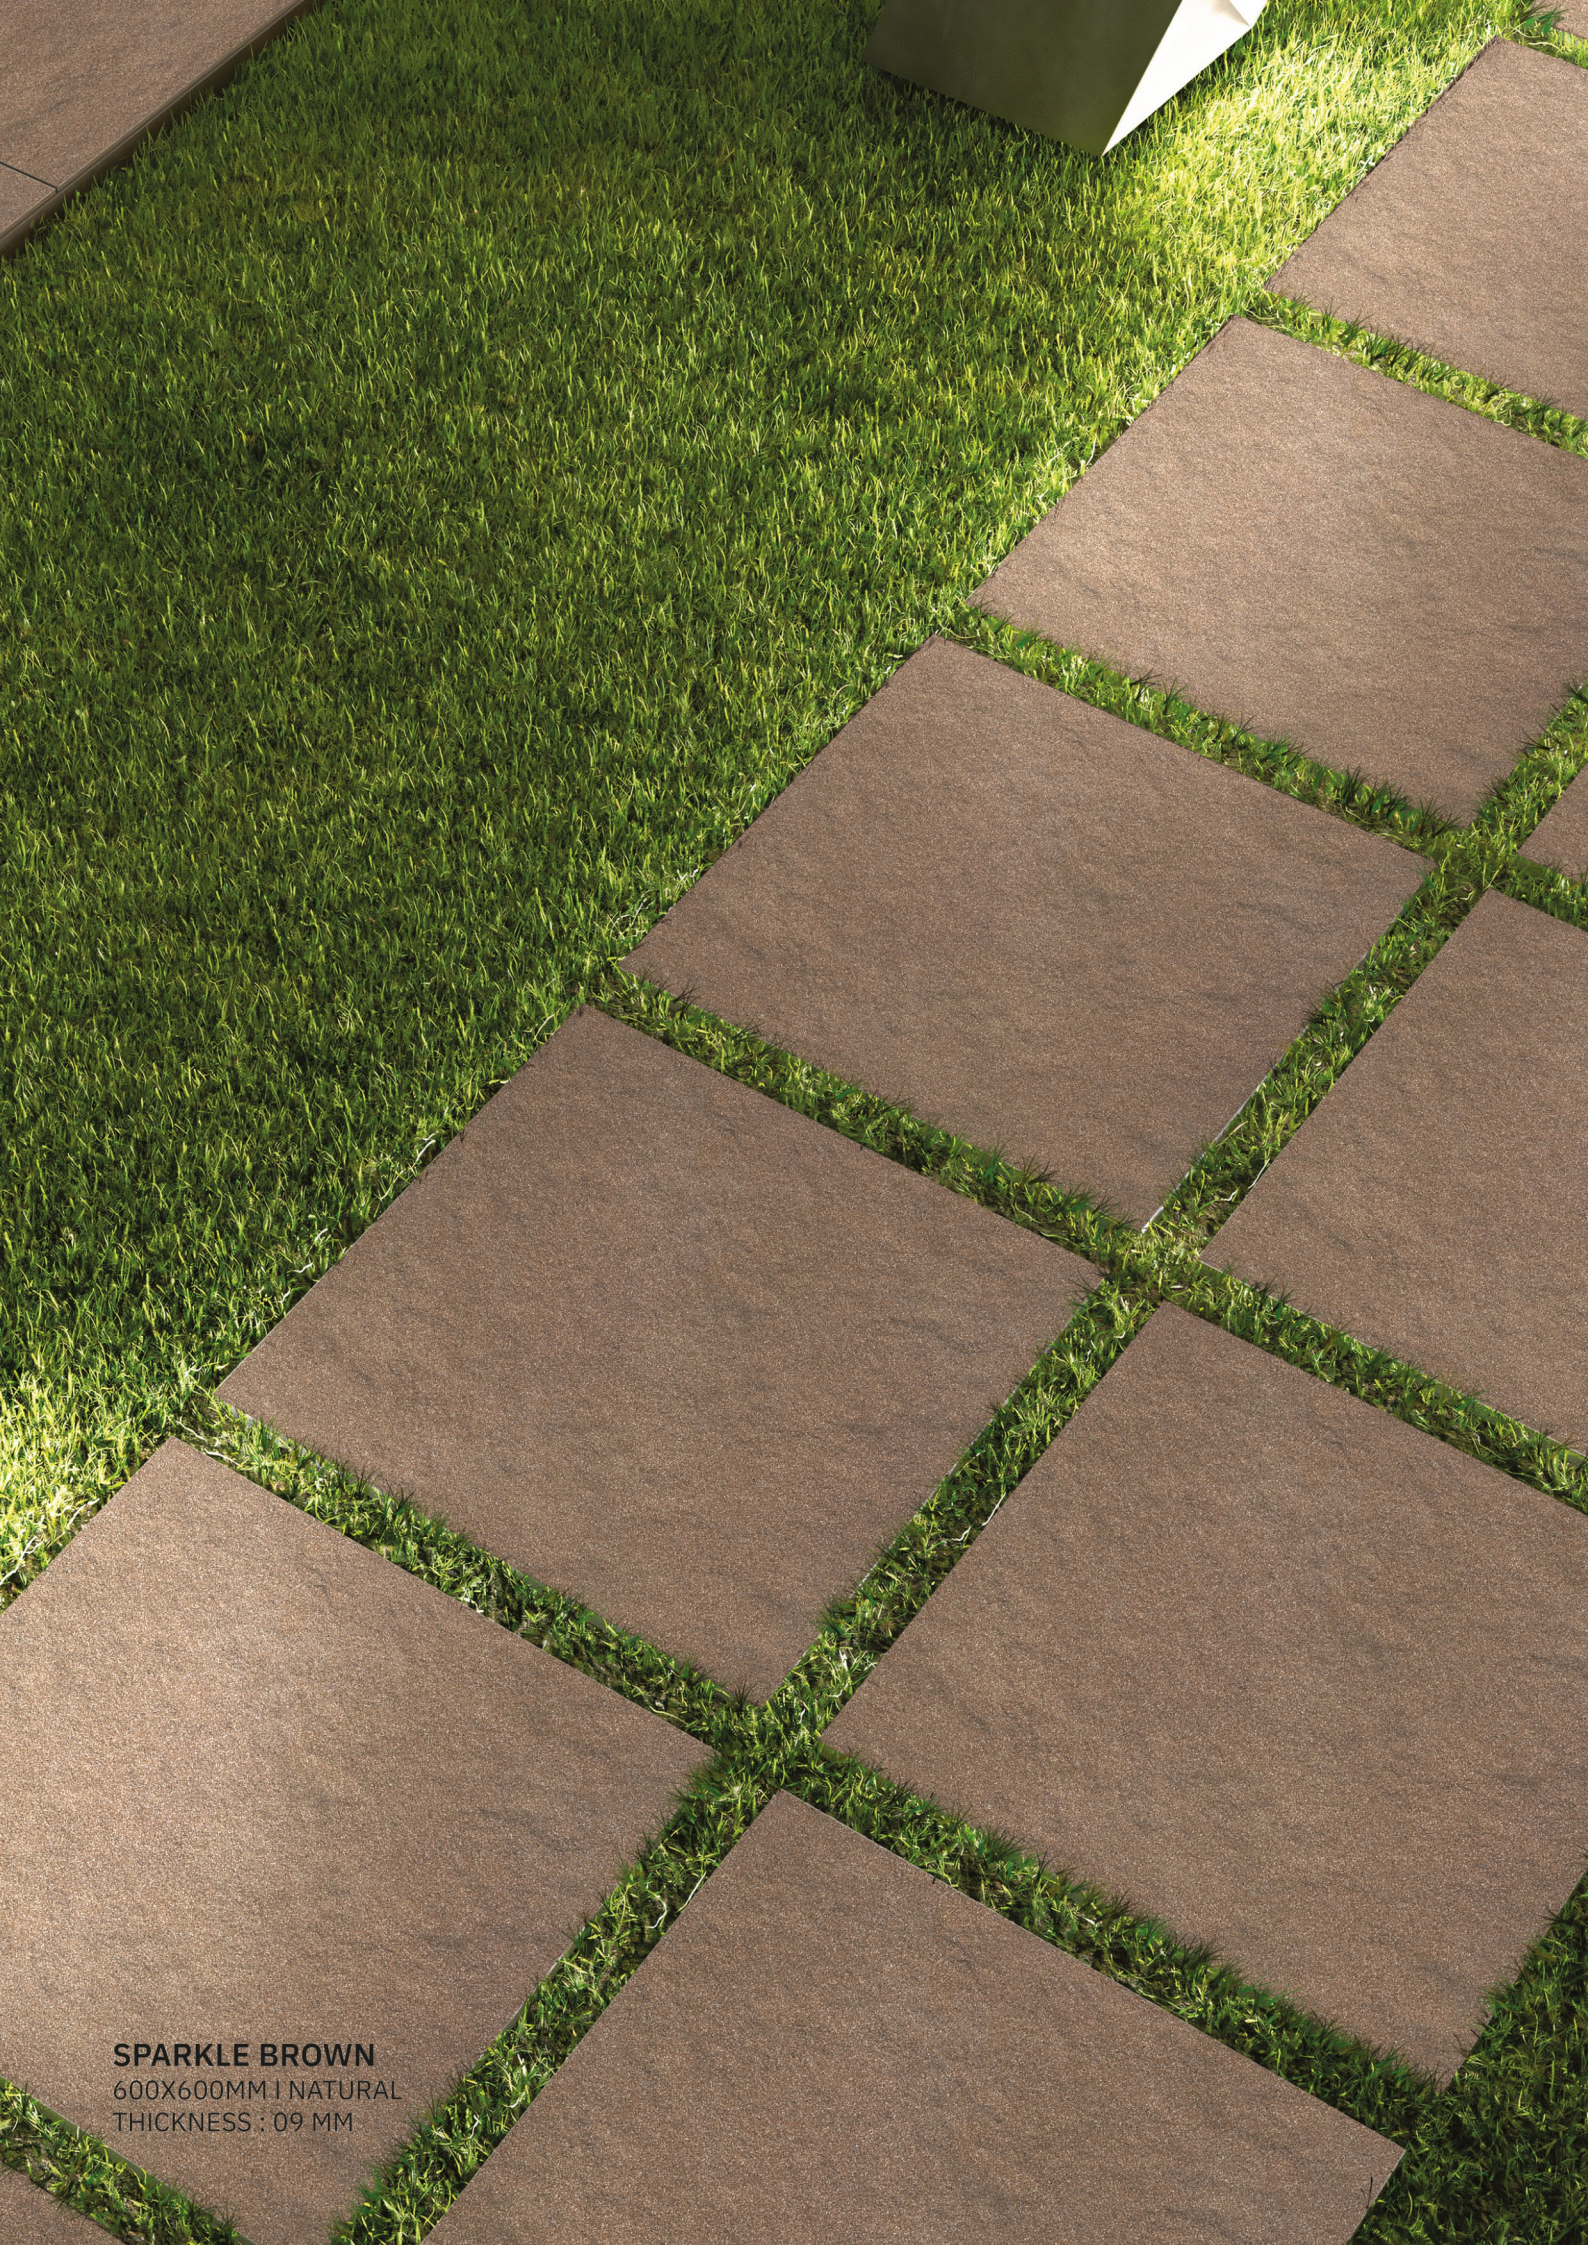

200X1200MM & 300X1200MM

RISER

09 MM

STEP

09 MM

SPARKLE BROWN
600X600MM | NATURAL
THICKNESS : 09 MM

SPARKLE BROWN
600X600MM | MATT
THICKNESS : 15 MM

SPARKLE BROWN
600X1200MM | MATT
THICKNESS : 09 MM