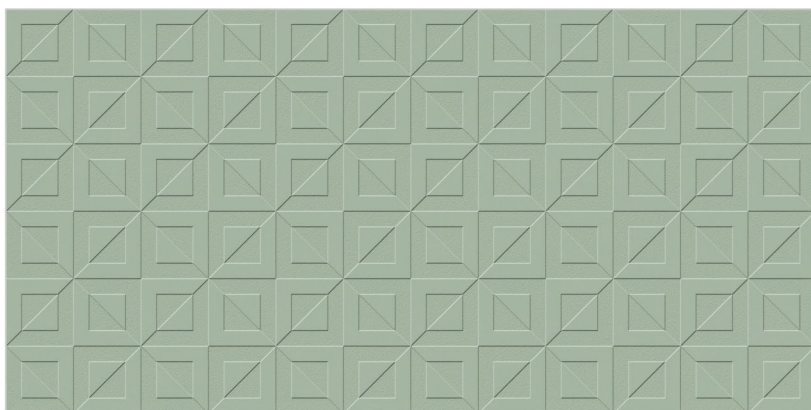

PLAIN KOTA

MATT