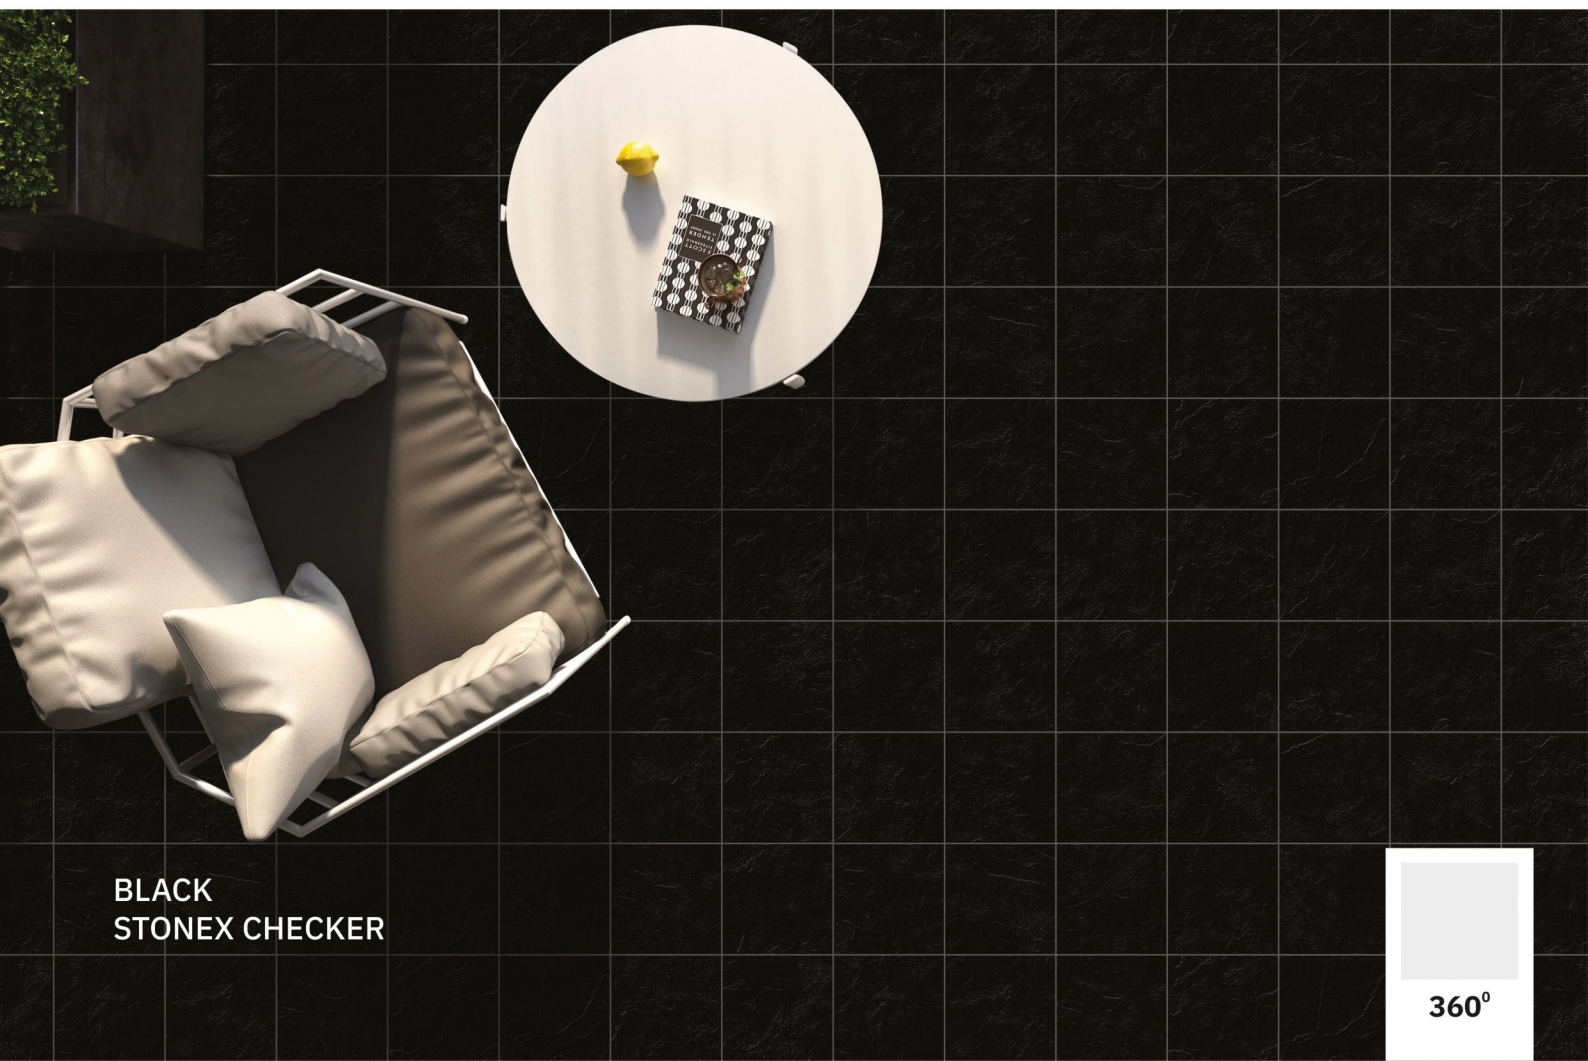

**BLACK
STONEX RECTANGLE**

Chip Size. 48X48MM
Coverage Area. 298X298MM

**BLACK
STONEX RECTANGLE**

360°

**BLACK
STONEX CHECKER**

Piece Size: 148X148mm

**BLACK
STONEX RECTA**

Piece Size: 75X300MM