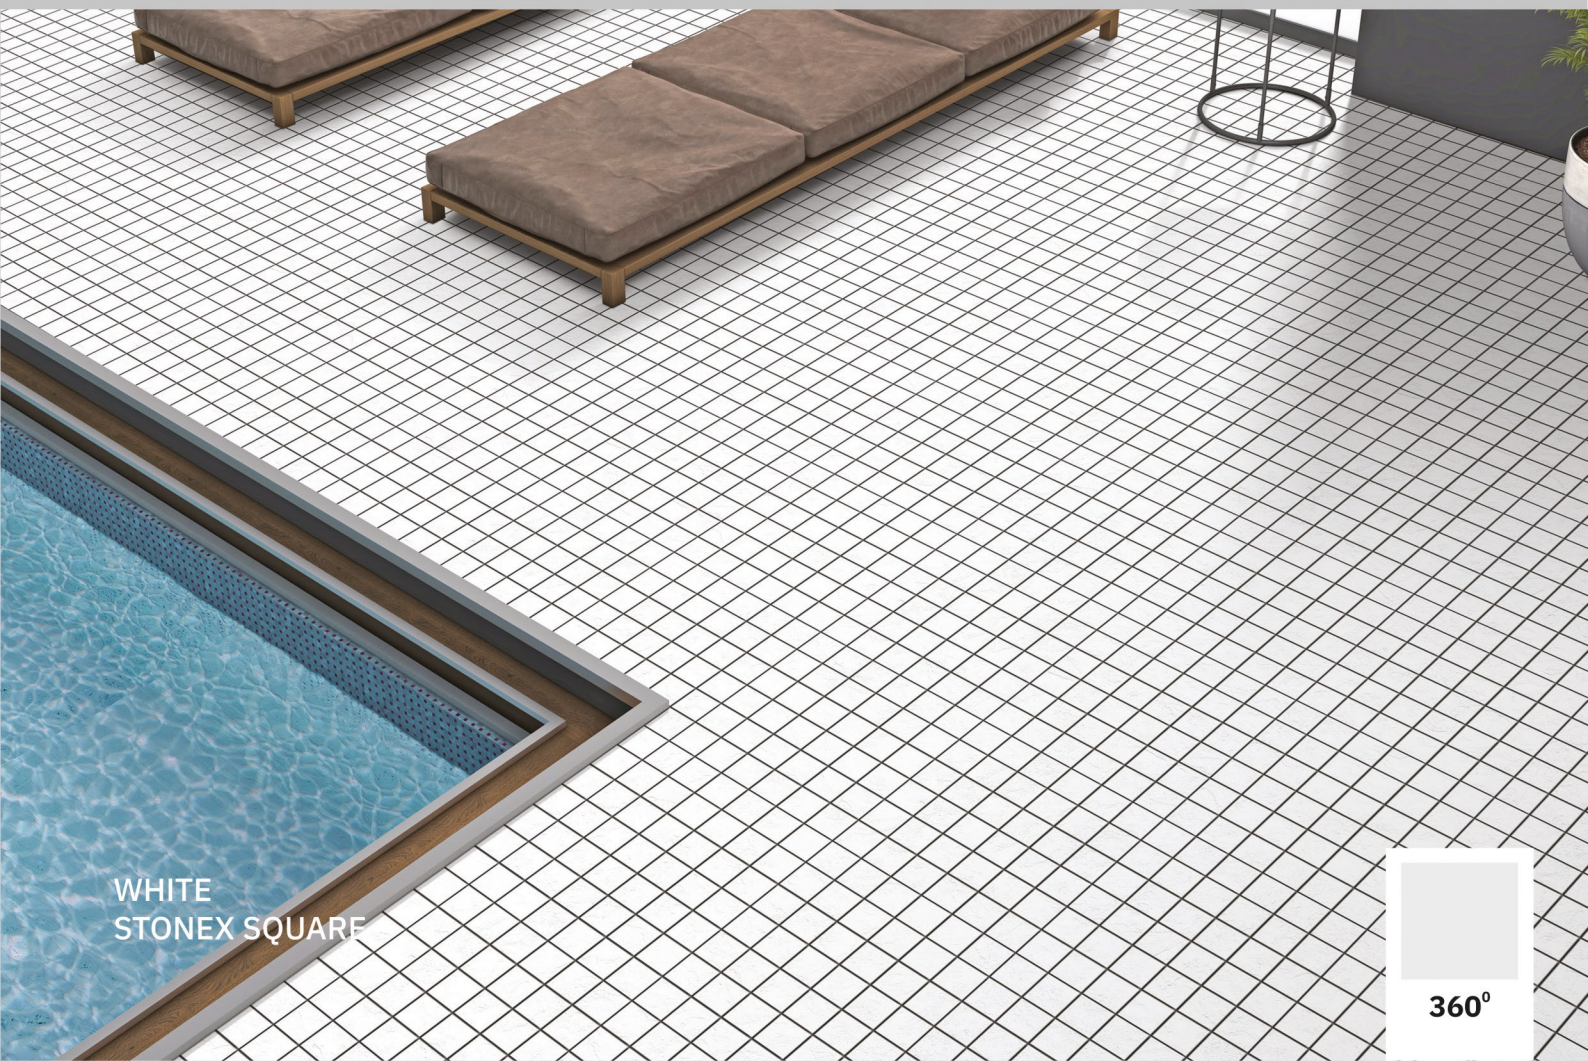

**WHITE
STONEX SQUARE**