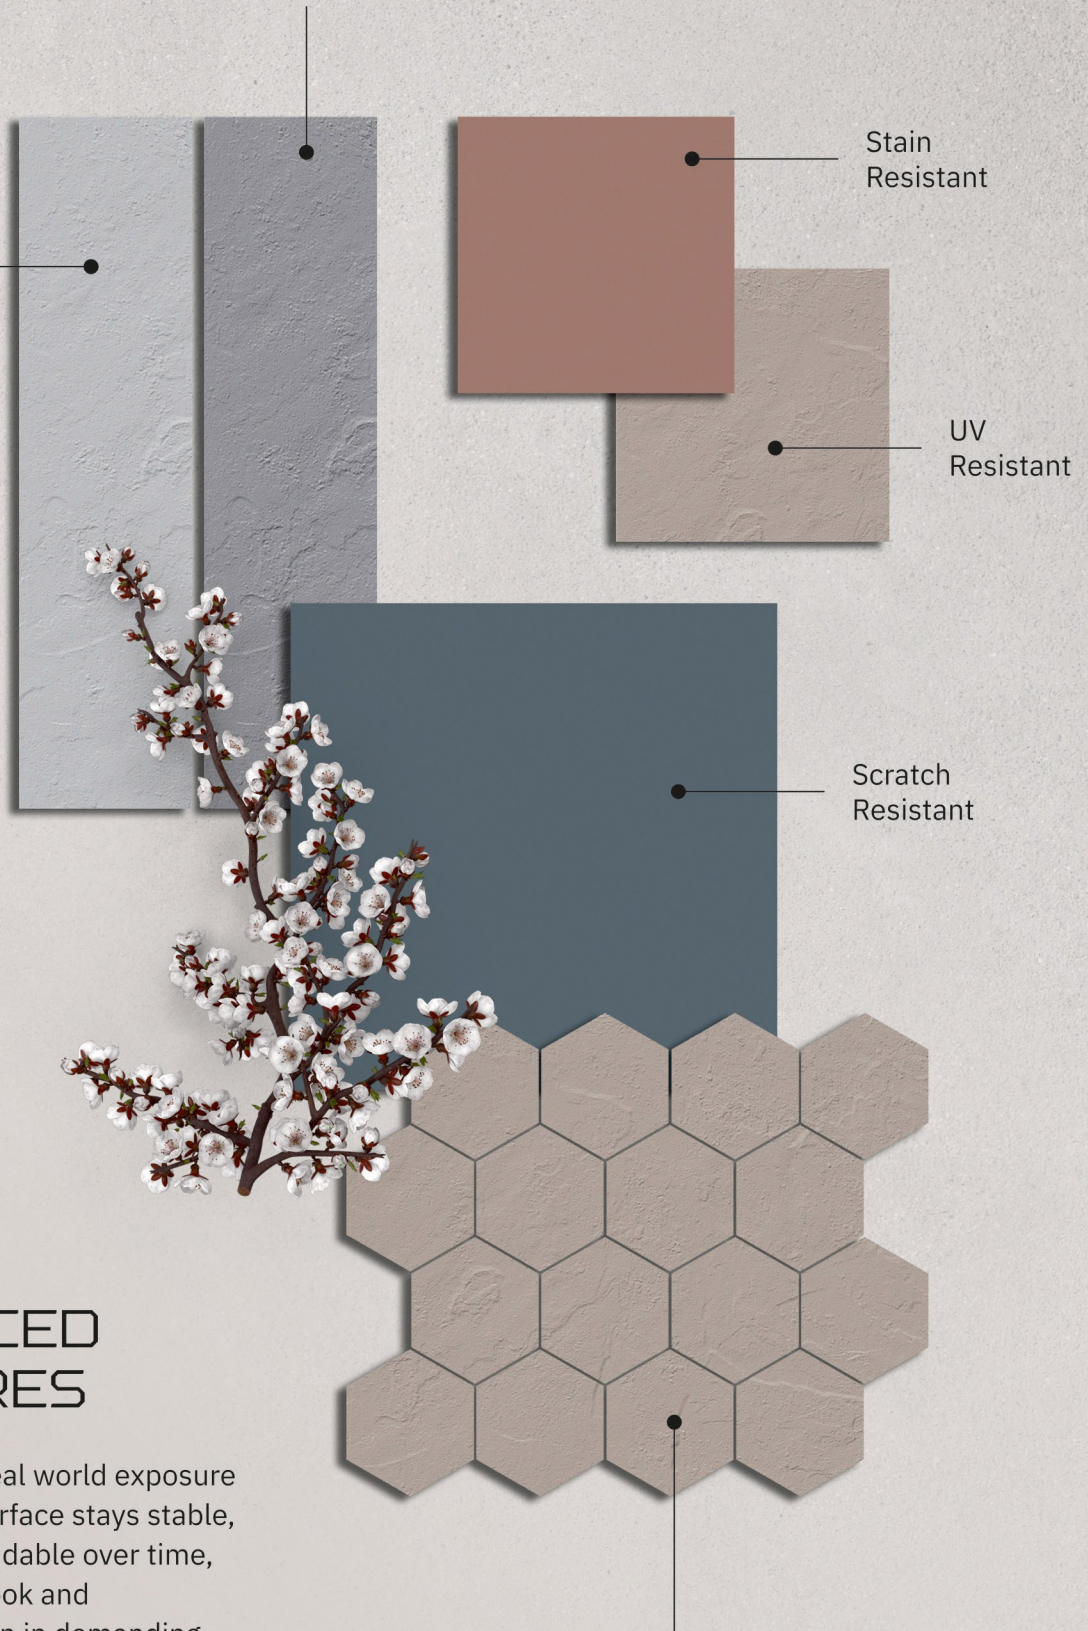

RECTANGLE

Classic brick layout feel with contemporary edge, ideal for long spaces.

SQUARE

Timeless grid balance offering versatility, symmetry, and easy layout alignment.

KITKAT

Linear strips bring clean minimal vibes, perfect for modern feature walls.

CLAY

**CLAY
STONEX CHEVRON SINGLE**

Chip Size: 35x92mm
Coverage Area: 321X377MM

**CLAY
STONEX HEXAGONE**

Chip Size: 73MM
Coverage Area: 260X300MM

**CLAY
STONEX PICKET**

Chip Size: 49X150MM
Coverage Area: 254X310MM