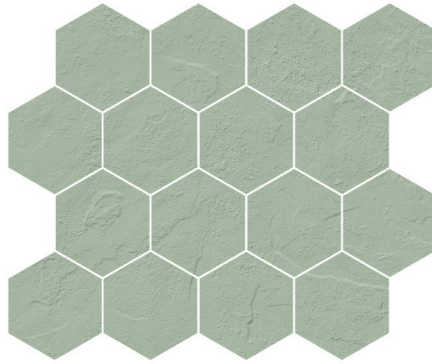

**KOTA
STONEX HEXAGONE**

Chip Size: 73MM
Coverage Area: 260X300MM