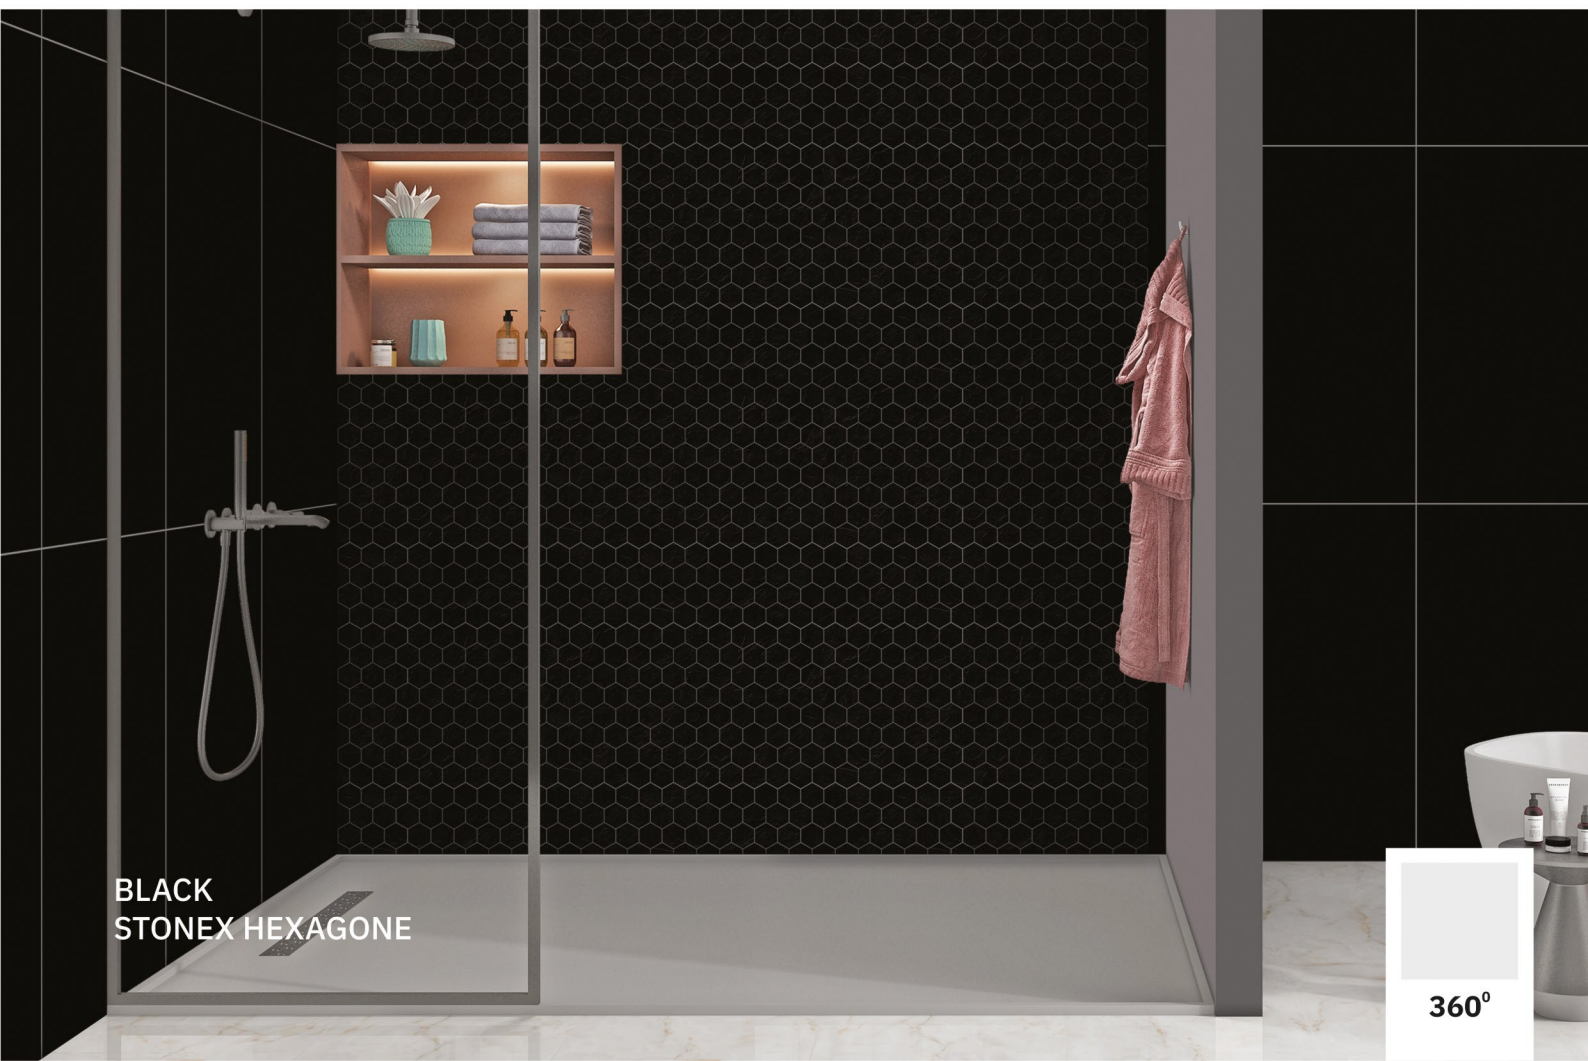

**BLACK
STONEX HEXAGONE**

360°